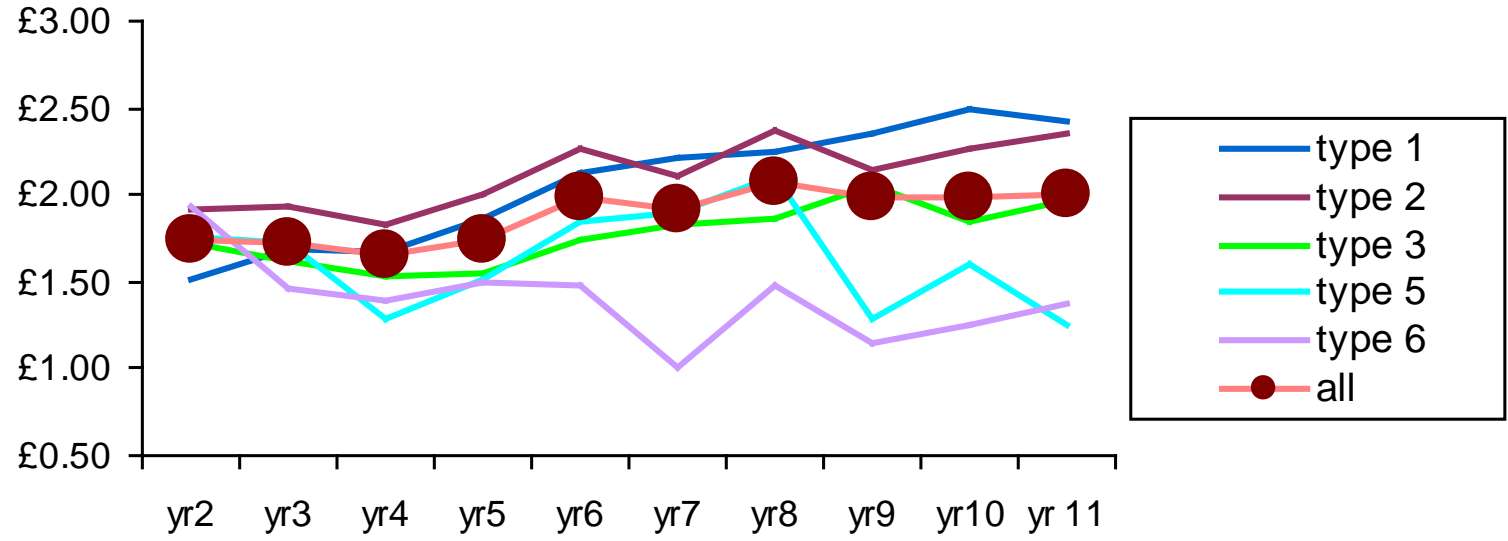

The logo for apse, consisting of the lowercase letters 'apse' in white, set against a purple oval background.

performance networks

Discussion 1

2008/09 Trend Analysis

Participation

Opening Hours

Total Usage

.....excluding non participatory

Usage per opening hour

Subsidy per Head

Spend per Head

Operational Recovery rate