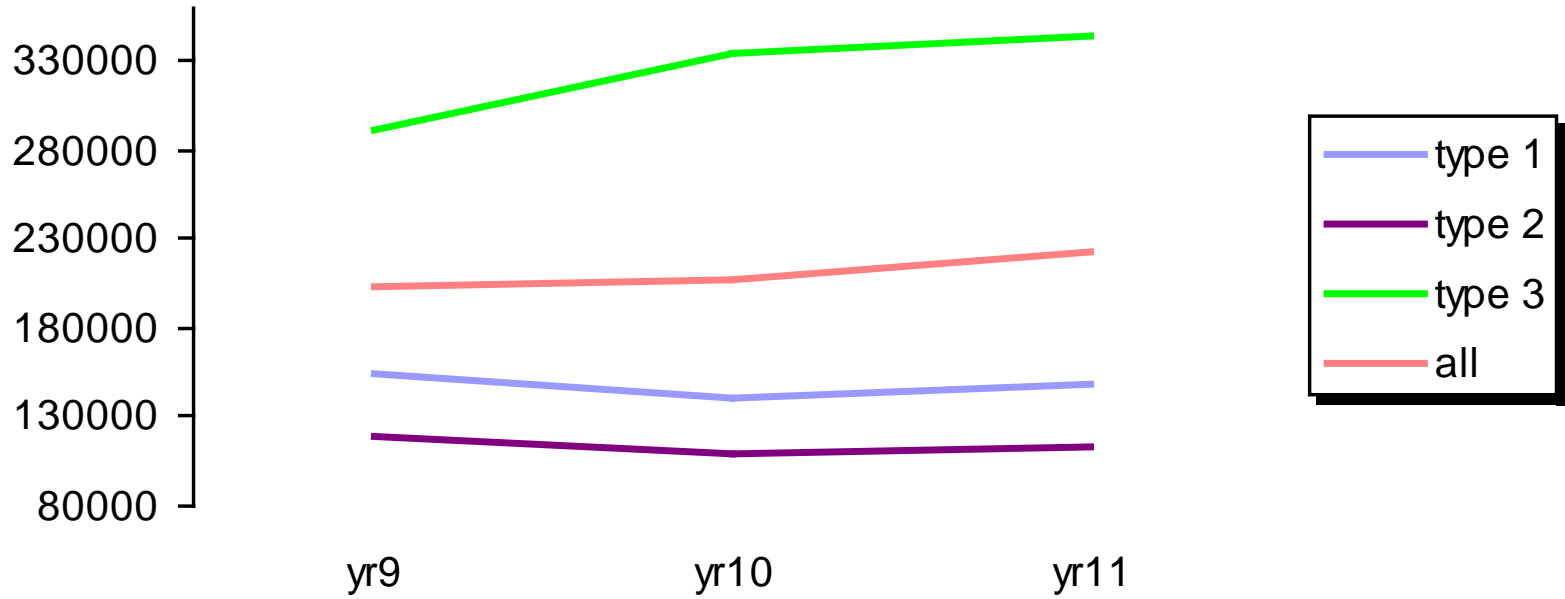

The logo for apse, consisting of the lowercase letters 'apse' in white, set against a purple oval background.

performance networks

Discussion 1

2008/09 Trend Analysis

Participation

Opening Hours

Total Usage

.....excluding non participatory

Usage per opening hour

Subsidy per Head

Spend per Head

Operational Recovery rate