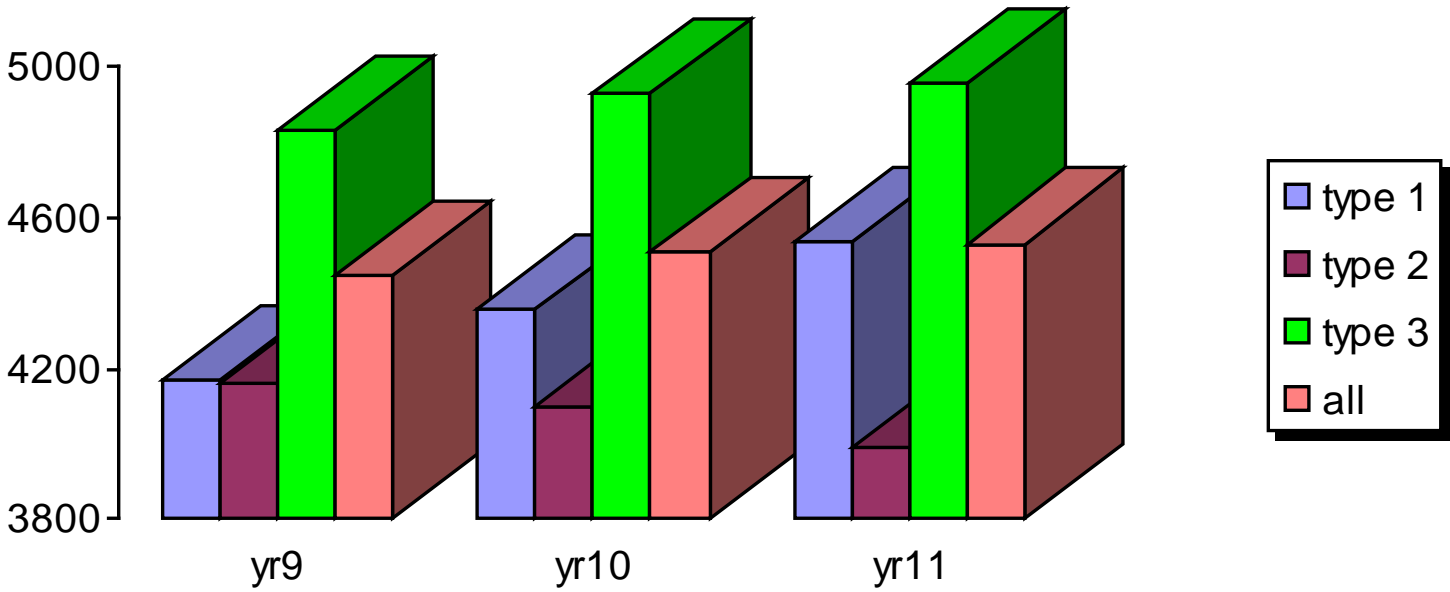

The logo for apse, consisting of the lowercase letters 'apse' in white, set against a purple oval background.

performance networks

Discussion 1

2008/09 Trend Analysis

Participation

Opening Hours

Total Usage

.....excluding non participatory

Usage per opening hour

Subsidy per Head

Spend per Head

Operational Recovery rate