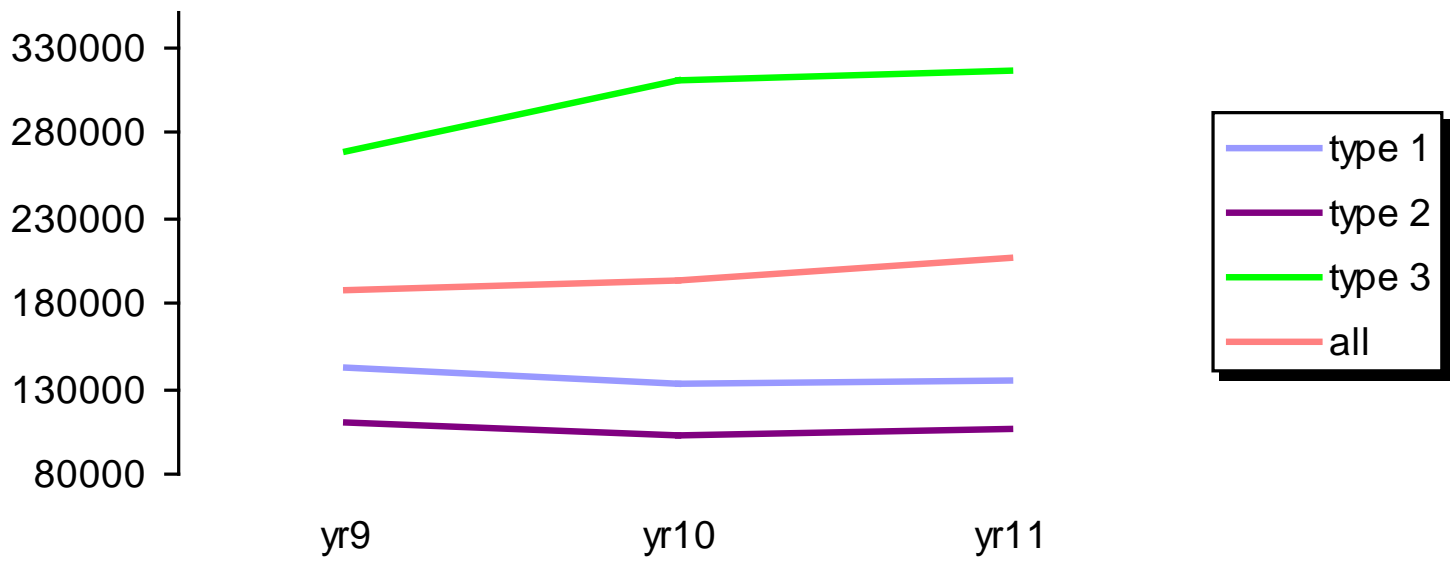

The logo for apse, consisting of the lowercase letters 'apse' in white, set against a purple oval background.

performance networks

Discussion 1

2008/09 Trend Analysis

Participation

Opening Hours

Total Usage

.....excluding non participatory

Usage per opening hour

Subsidy per Head

Spend per Head

Operational Recovery rate