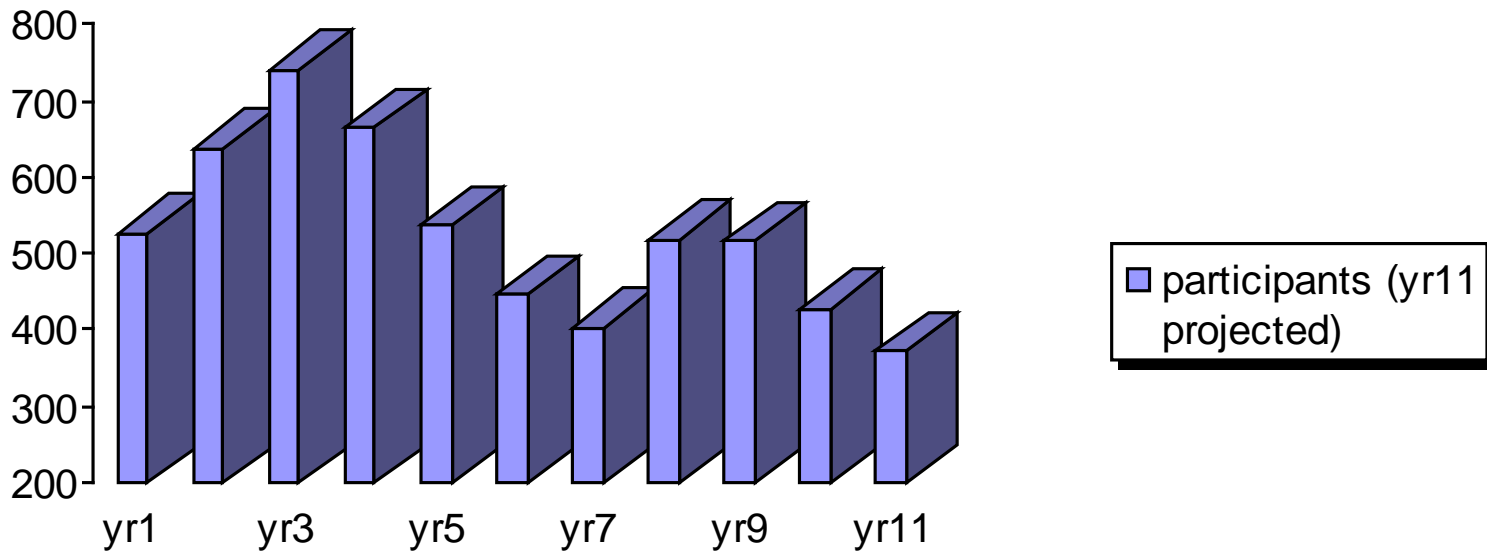

The logo for apse, consisting of the lowercase letters 'apse' in white, set against a purple oval background.

performance networks

Discussion 1

2008/09 Trend Analysis

Participation

Opening Hours

Total Usage

.....excluding non participatory

Usage per opening hour

Subsidy per Head

Spend per Head

Operational Recovery rate