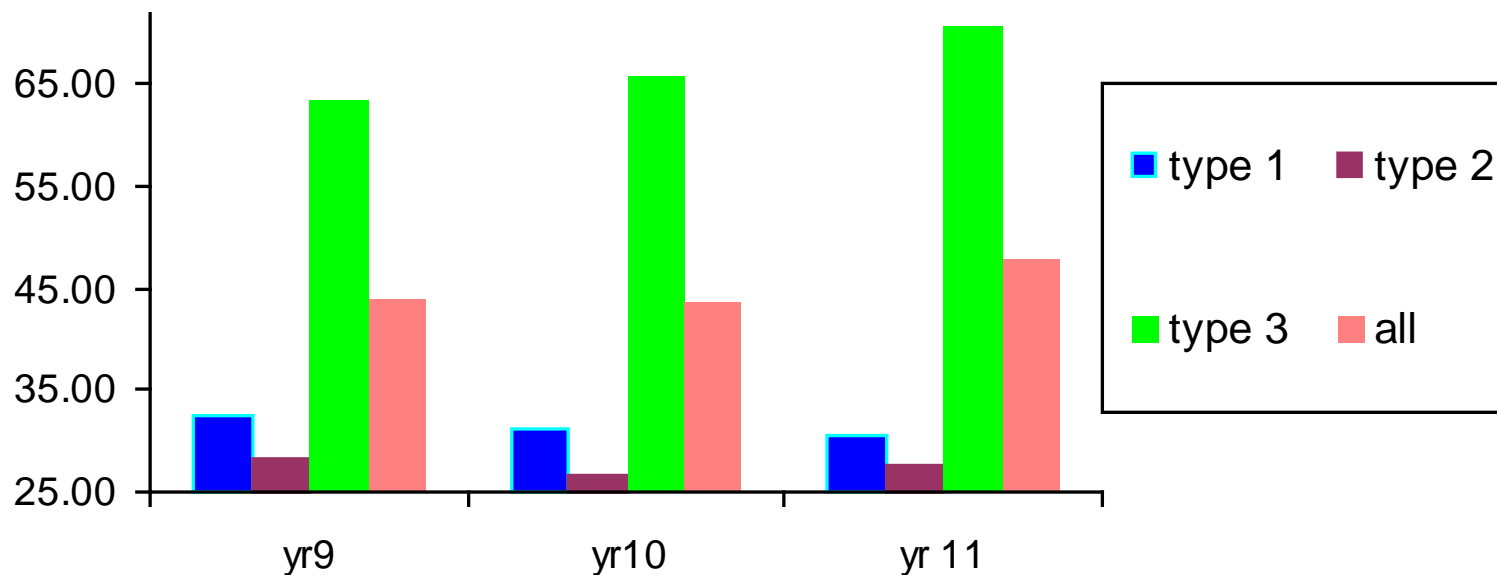

The logo for apse, consisting of the lowercase letters 'apse' in white, set against a purple oval background.

performance networks

Discussion 1

2008/09 Trend Analysis

Participation

Opening Hours

Total Usage

.....excluding non participatory

Usage per opening hour

Subsidy per Head

Spend per Head

Operational Recovery rate